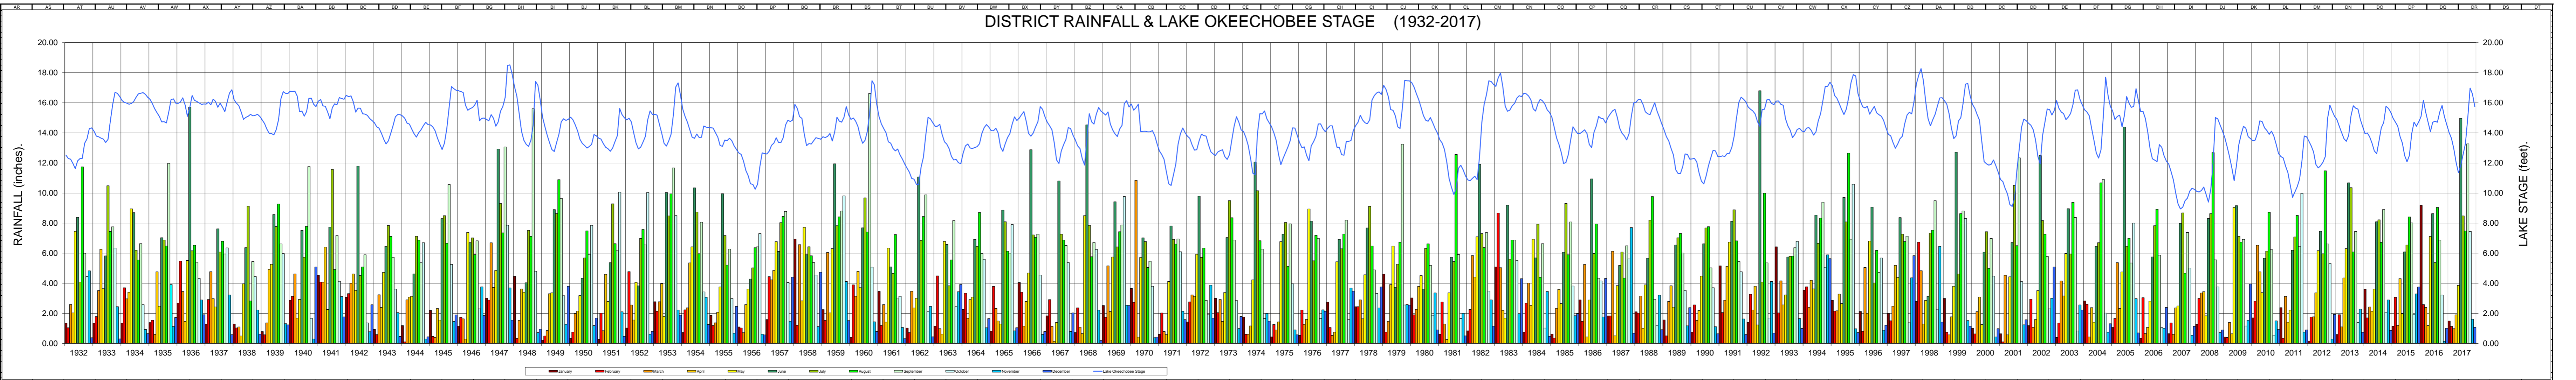

DISTRICT RAINFALL & LAKE OKEECHOBEE STAGE (1932-2017)

DISTRICT RAINFALL & LAKE OKEECHOBEE STAGE ANOMALIES (1932-2017)